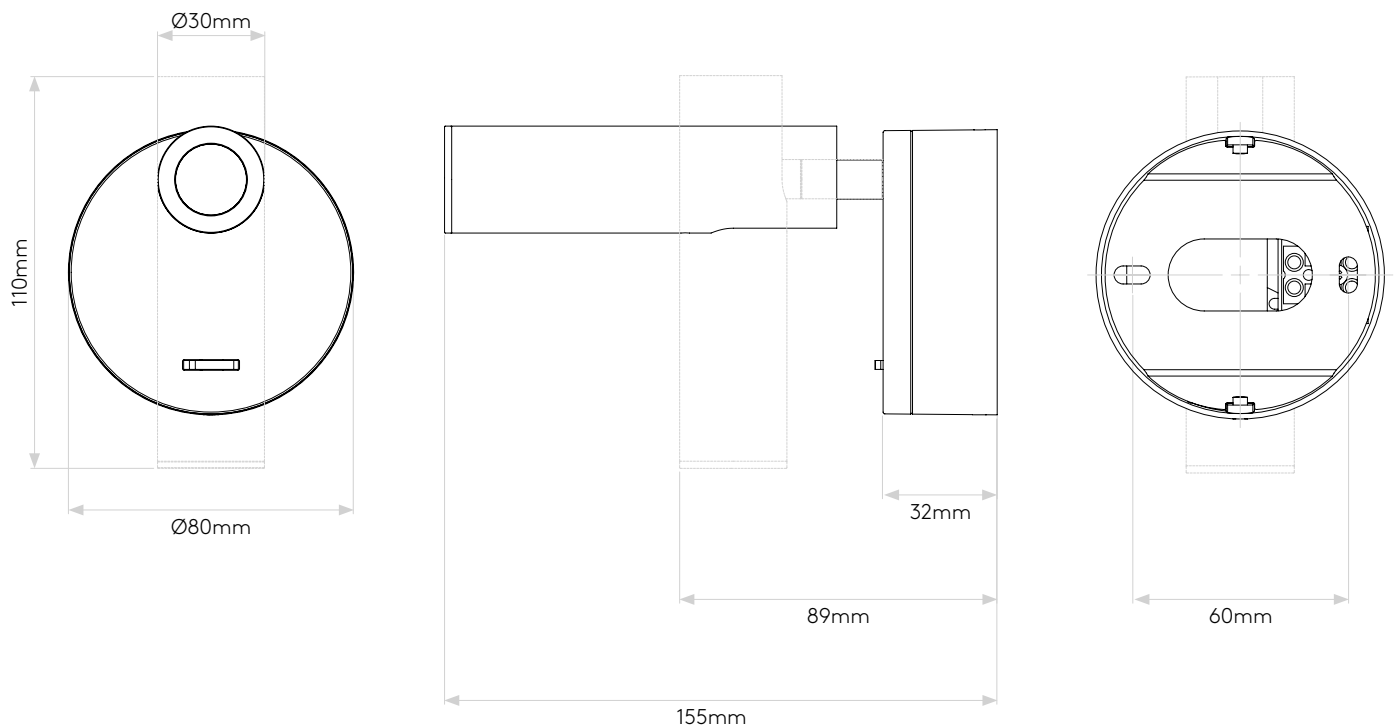

## GENERAL

LOCATION:	Interior
CLASS:	CE (Class 1)
IP RATING:	IP20
BATHROOM ZONE:	Zone 3
VOLTAGE:	Mains 230V
INSTALLATION ORIENTATION:	Wall Mount - Vertical
MAIN MATERIAL:	Metal - Aluminium
DIMENSIONS:	H: 110mm D: 155mm Ø: 80mm
CUT OUT HOLE:	-
RECESS DEPTH:	-
FIRE RATING:	-
CABLE LENGTH:	-
GROSS WEIGHT:	0.60Kg

## LAMP

LIGHT SOURCE:	High Power LED
MAXIMUM WATTAGE:	4.5W
LAMP INCLUDED:	Yes (Integral)
MAXIMUM LAMP LENGTH:	-
LUMINOUS FLUX:	111.44 lm
COLOUR TEMP:	2700K
CRI:	90
R9:	15.1
MACADAM ELLIPSE:	3-Step
TILT ADJUSTABLE ANGLE:	90°
ROTATION ADJUSTABLE ANGLE:	330°
AVERAGE LIFESPAN:	60,000hrs
L70:	>60,000hrs
BEAM ANGLE:	To Be Advised

## PRODUCT ELEVATIONS

astro

Please note that some dimensions may vary slightly due to manufacturing tolerances, this includes cable entry and fixing holes

Veillez noter que certaines dimensions peuvent varier légèrement en raison des tolérances de fabrication, y compris l'entrée de câble et les trous de fixation.