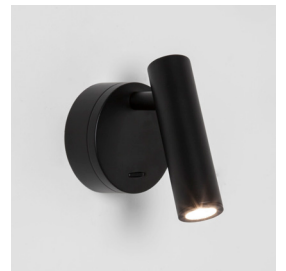

## ENNA SURFACE LED

astro

## LAMP

LIGHT SOURCE:	High Power LED
MAXIMUM WATTAGE:	4.5W
LAMP INCLUDED:	Yes (Integral)
MAXIMUM LAMP LENGTH:	-
LUMINOUS FLUX:	111.44 lm
COLOUR TEMP:	2700K
CRI:	90
R9:	15.1
MACADAM ELLIPSE:	3-Step
TILT ADJUSTABLE ANGLE:	90°
ROTATION ADJUSTABLE ANGLE:	330°
AVERAGE LIFESPAN:	60,000hrs
L70:	>60,000hrs
BEAM ANGLE:	To Be Advised

## ADDITIONAL INFORMATION:

SHADE INCLUDED:	-
SHADE/DIFFUSER MATERIAL:	-
SHADE/DIFFUSER FINISH:	-
F MARK:	-

CODE: 1058013 (7357)  
FINISH: MATT NICKEL

CODE: 1058014 (7358)  
FINISH: POLISHED CHROME

CODE: 1058015 (7359)  
FINISH: MATT WHITE

CODE: 1058027 (7499)  
FINISH: MATT BLACK

CODE: 1058084 (8258)  
FINISH: BRONZE

CODE: 1058108 (8481)  
FINISH: MATT GOLD