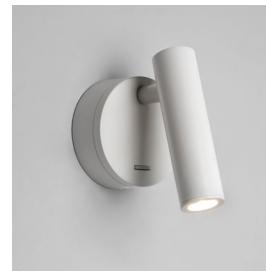

## ENNA SURFACE LED

astro

## LAMP

LIGHT SOURCE:	High Power LED
MAXIMUM WATTAGE:	4.5W
LAMP INCLUDED:	Yes (Integral)
MAXIMUM LAMP LENGTH:	-
LUMINOUS FLUX:	111.44 lm
COLOUR TEMP:	2700K
CRI:	90
R9:	15.1
MACADAM ELLIPSE:	3-Step
TILT ADJUSTABLE ANGLE:	90°
ROTATION ADJUSTABLE ANGLE:	330°
AVERAGE LIFESPAN:	60,000hrs
L70:	>60,000hrs
BEAM ANGLE:	To Be Advised

## ADDITIONAL INFORMATION:

SHADE INCLUDED:	-
SHADE/DIFFUSER MATERIAL:	-
SHADE/DIFFUSER FINISH:	-
F MARK:	-

CODE: 1058013 (7357)  
FINISH: MATT NICKEL

CODE: 1058014 (7358)  
FINISH: POLISHED CHROME

CODE: 1058015 (7359)  
FINISH: MATT WHITE