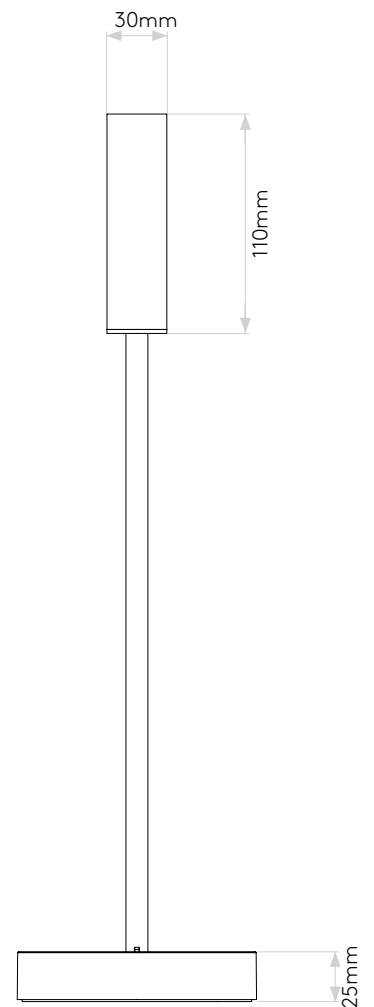

PRODUCT ELEVATIONS

astro

Please note that some dimensions may vary slightly due to manufacturing tolerances, this includes cable entry and fixing holes

Veillez noter que certaines dimensions peuvent varier légèrement en raison des tolérances de fabrication, y compris l'entrée de câble et les trous de fixation.

Bitte beachten Sie, dass die Maße Fertigungstoleranzen unterliegen und daher in geringem Umfang von der angegebenen Größe abweichen können. Dies gilt auch für Kabeingänge und Befestigungslöcher.

Si prega notare che possono esserci piccole variazioni in alcune dimensioni dovute alle tolleranze di produzione, queste includono l'ingresso del cavo e i fori di fissaggio.