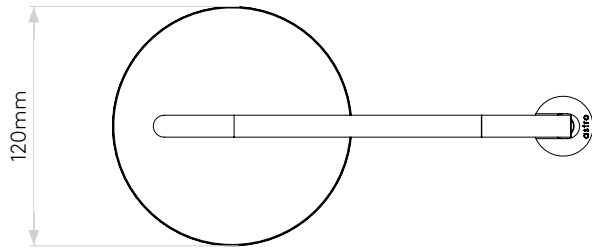

PRODUCT ELEVATIONS

astro

Please note that some dimensions may vary slightly due to manufacturing tolerances, this includes cable entry and fixing holes

Veillez noter que certaines dimensions peuvent varier légèrement en raison des tolérances de fabrication, y compris l'entrée de câble et les trous de fixation.

Bitte beachten Sie, dass die Maße Fertigungstoleranzen unterliegen und daher in geringem Umfang von der angegebenen Größe abweichen können. Dies gilt auch für Kabeingänge und Befestigungslöcher.

Si prega notare che possono esserci piccole variazioni in alcune dimensioni dovute alle tolleranze di produzione, queste includono l'ingresso del cavo e i fori di fissaggio.