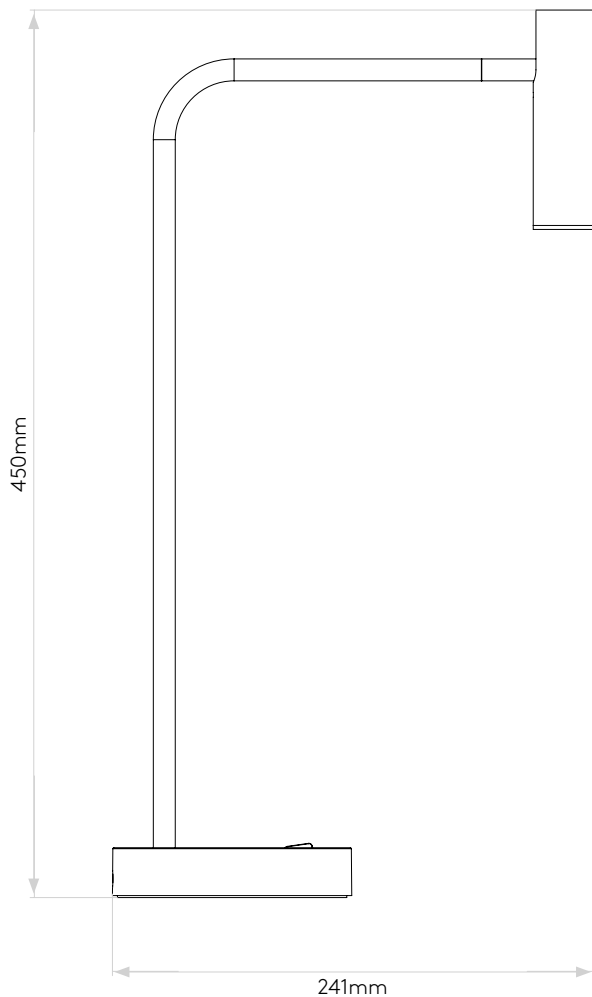

PRODUCT ELEVATIONS

astro

Please note that some dimensions may vary slightly due to manufacturing tolerances, this includes cable entry and fixing holes

Veillez noter que certaines dimensions peuvent varier légèrement en raison des tolérances de fabrication, y compris l'entrée de câble et les trous de fixation.

Bitte beachten Sie, dass die Maße Fertigungstoleranzen unterliegen und daher in geringem Umfang von der angegebenen Größe abweichen können. Dies gilt auch für Kabeingänge und Befestigungslöcher.

Si prega notare che possono esserci piccole variazioni in alcune dimensioni dovute alle tolleranze di produzione, queste includono l'ingresso del cavo e i fori di fissaggio.