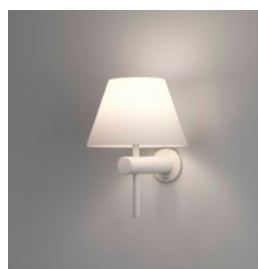

CODE: 1050008
FINISH: MATT WHITE