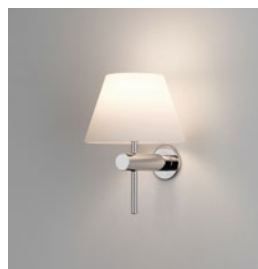

ROMA

astro

GENERAL

LOCATION:	Bathroom
CLASS:	CE (Class II)
IP RATING:	IP44
BATHROOM ZONE:	Zone 2, 3
DRIVER REQUIRED:	No
INSTALLATION ORIENTATION:	Wall Mount - Vertical
MAIN MATERIAL:	Metal - Mild Steel
DIMENSIONS (mm):	H:190 W:150 D:153
CUT OUT HOLE (mm):	-
RECESS DEPTH (mm):	-
FIRE RATING:	-
CABLE LENGTH (mm):	-
GROSS WEIGHT (kg):	0.9

LAMP

LIGHT SOURCE:	G9
WATTAGE:	40W
LAMP INCLUDED:	No
MAXIMUM LAMP LENGTH (mm):	To Be Advised
LUMINOUS FLUX (lm):	Lamp Dependent
COLOUR TEMP (K):	Lamp Dependent
CRI (Ra):	Lamp Dependent
MACADAM ELLIPSE:	Lamp Dependent
TILT ADJUSTABLE ANGLE (°):	-
ROTATION ADJUSTABLE ANGLE (°):	-
LIFETIME (hrs):	Lamp Dependent
BEAM ANGLE (°):	Lamp Dependent

SHADE INCLUDED:	-
SHADE/DIFFUSER MATERIAL:	Glass
SHADE/DIFFUSER FINISH	White
F MARK:	Suitable for mounting on flammable materials

CODE: 1050001
FINISH: POLISHED CHROME

CODE: 1050005
FINISH: MATT NICKEL

CODE: 1050006
FINISH: BRONZE