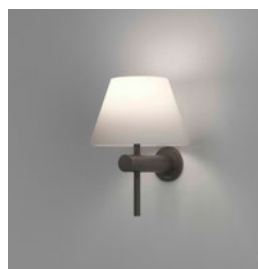

ROMA

astro

GENERAL

LOCATION:	Bathroom
CLASS:	CE (Class II)
IP RATING:	IP44
BATHROOM ZONE:	Zone 2, 3
DRIVER REQUIRED:	No
INSTALLATION ORIENTATION:	Wall Mount - Vertical
MAIN MATERIAL:	Metal - Mild Steel
DIMENSIONS (mm):	H:190 W:150 D:153
CUT OUT HOLE (mm):	-
RECESS DEPTH (mm):	-
FIRE RATING:	-
CABLE LENGTH (mm):	-
GROSS WEIGHT (kg):	0.9

LAMP

LIGHT SOURCE:	G9
WATTAGE:	40W
LAMP INCLUDED:	No
MAXIMUM LAMP LENGTH (mm):	To Be Advised
LUMINOUS FLUX (lm):	Lamp Dependent
COLOUR TEMP (K):	Lamp Dependent
CRI (Ra):	Lamp Dependent
MACADAM ELLIPSE:	Lamp Dependent
TILT ADJUSTABLE ANGLE (°):	-
ROTATION ADJUSTABLE ANGLE (°):	-
LIFETIME (hrs):	Lamp Dependent
BEAM ANGLE (°):	Lamp Dependent

SHADE INCLUDED:	-
SHADE/DIFFUSER MATERIAL:	Glass
SHADE/DIFFUSER FINISH	White
F MARK:	Suitable for mounting on flammable materials

CODE: 1050001
FINISH: POLISHED CHROME

CODE: 1050005
FINISH: MATT NICKEL

CODE: 1050006
FINISH: BRONZE