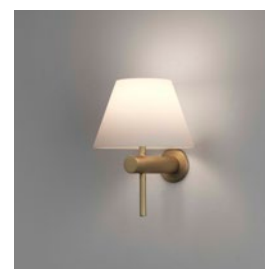

CODE: 1050009
FINISH: MATT GOLD