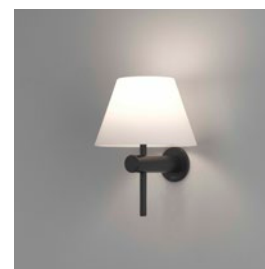

ROMA

astro

GENERAL

LOCATION:	Bathroom
CLASS:	CE (Class II)
IP RATING:	IP44
BATHROOM ZONE:	Zone 2, 3
DRIVER REQUIRED:	No
INSTALLATION ORIENTATION:	Wall Mount - Vertical
MAIN MATERIAL:	Metal - Mild Steel
DIMENSIONS (mm):	H:190 W:150 D:153
CUT OUT HOLE (mm):	-
RECESS DEPTH (mm):	-
FIRE RATING:	-
CABLE LENGTH (mm):	-
GROSS WEIGHT (kg):	0.9

LAMP

LIGHT SOURCE:	G9
WATTAGE:	40W
LAMP INCLUDED:	No
MAXIMUM LAMP LENGTH (mm):	To Be Advised
LUMINOUS FLUX (lm):	Lamp Dependent
COLOUR TEMP (K):	Lamp Dependent
CRI (Ra):	Lamp Dependent
MACADAM ELLIPSE:	Lamp Dependent
TILT ADJUSTABLE ANGLE (°):	-
ROTATION ADJUSTABLE ANGLE (°):	-
LIFETIME (hrs):	Lamp Dependent
BEAM ANGLE (°):	Lamp Dependent

SHADE INCLUDED:	-
SHADE/DIFFUSER MATERIAL:	Glass
SHADE/DIFFUSER FINISH	White
F MARK:	Suitable for mounting on flammable materials

CODE: 1050001
FINISH: POLISHED CHROME

CODE: 1050005
FINISH: MATT NICKEL

CODE: 1050006
FINISH: BRONZE

CODE: 1050007
FINISH: MATT BLACK

CODE: 1050008
FINISH: MATT WHITE

CODE: 1050009
FINISH: MATT GOLD

CODE: 1050010
FINISH: POLISHED COPPER

TO MAINTAIN THIS PRODUCT TO ITS BEST CONDITION, PLEASE VIEW OUR CARE AND CLEANING GUIDE ON THE SUPPORT SECTION OF THE ASTRO WEBSITE.