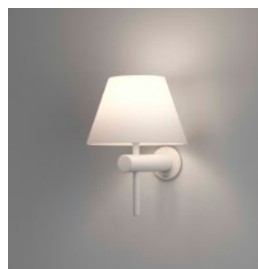

CODE: 1050008
FINISH: MATT WHITE