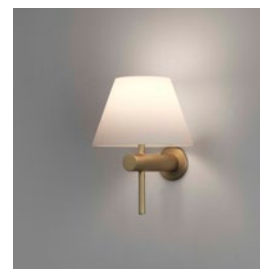

CODE: 1050009
FINISH: MATT GOLD