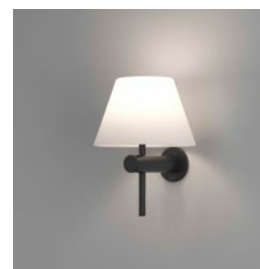

ROMA

astro

GENERAL

LOCATION:	Bathroom
CLASS:	CE (Class II)
IP RATING:	IP44
BATHROOM ZONE:	Zone 2, 3
DRIVER REQUIRED:	No
INSTALLATION ORIENTATION:	Wall Mount - Vertical
MAIN MATERIAL:	Metal - Mild Steel
DIMENSIONS (mm):	H:190 W:150 D:153
CUT OUT HOLE (mm):	-
RECESS DEPTH (mm):	-
FIRE RATING:	-
CABLE LENGTH (mm):	-
GROSS WEIGHT (kg):	0.9

LAMP

LIGHT SOURCE:	G9
WATTAGE:	40W
LAMP INCLUDED:	No
MAXIMUM LAMP LENGTH (mm):	To Be Advised
LUMINOUS FLUX (lm):	Lamp Dependent
COLOUR TEMP (K):	Lamp Dependent
CRI (Ra):	Lamp Dependent
MACADAM ELLIPSE:	Lamp Dependent
TILT ADJUSTABLE ANGLE (°):	-
ROTATION ADJUSTABLE ANGLE (°):	-
LIFETIME (hrs):	Lamp Dependent
BEAM ANGLE (°):	Lamp Dependent

SHADE INCLUDED:	-
SHADE/DIFFUSER MATERIAL:	Glass
SHADE/DIFFUSER FINISH	White
F MARK:	Suitable for mounting on flammable materials

CODE: 1050001
FINISH: POLISHED CHROME

CODE: 1050005
FINISH: MATT NICKEL

CODE: 1050006
FINISH: BRONZE