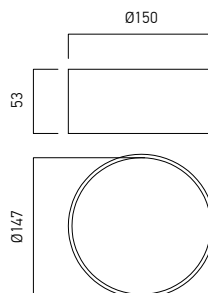

RX03

FINISHING AVAILABLE

MWH

IP40

Code	Finishing	LED type	Power	Input voltage	Driver	LED Flux	System Flux	CCT	CRI	Optics	Weight
RX03WW MWH	MWH	SMD 2835 SAN'AN	18W	220-240V AC	Included	2040 lm	1458 lm	3000K	80	120°	0.50 kg
RX03NW MWH	MWH	SMD 2835 SAN'AN	18W	220-240V AC	Included	2230 lm	1531 lm	4000K	80	120°	0.50 kg