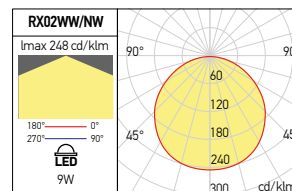

Code	Finishing	LED type	Power	Input voltage	Driver	LED Flux	System Flux	CCT	CRI	Optics	Weight
RX02WW MWH	MWH	SMD 2835 SAN'AN	9W	220-240V AC	Included	1080 lm	678 lm	3000K	80	120°	0.29 kg
RX02NW MWH	MWH	SMD 2835 SAN'AN	9W	220-240V AC	Included	1140 lm	719 lm	4000K	80	120°	0.29 kg