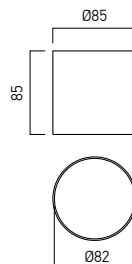

Code	Finishing	LED type	Power	Input voltage	Driver	LED Flux	System Flux	CCT	CRI	Optics	Weight
RX02WW MWH	MWH	SMD 2835 SAN'AN	9W	220-240V AC	Included	1080 lm	678 lm	3000K	80	120°	0.29 kg
RX02NW MWH	MWH	SMD 2835 SAN'AN	9W	220-240V AC	Included	1140 lm	719 lm	4000K	80	120°	0.29 kg