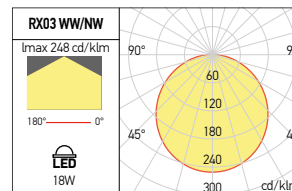

RX03

FINISHING AVAILABLE

MWH

IP40

Code	Finishing	LED type	Power	Input voltage	Driver	LED Flux	System Flux	CCT	CRI	Optics	Weight
RX03WW MWH	MWH	SMD 2835 SAN'AN	18W	220-240V AC	Included	2040 lm	1458 lm	3000K	80	120°	0.50 kg
RX03NW MWH	MWH	SMD 2835 SAN'AN	18W	220-240V AC	Included	2230 lm	1531 lm	4000K	80	120°	0.50 kg