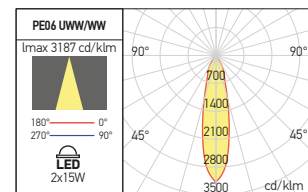

PE06 CEILING

FINISHING AVAILABLE

MWH MBK **SGD**

Code	Finishing	LED type	Power	Input voltage	Output current / voltage driver	Driver	LED flux	System flux	CCT	CRI	Optics	Weight
PE06UWW MWH	MWH	COB CITIZEN	2x15W	200-240V AC	700 mA / 27-42V DC	Included	2 x 1640 lm	2 x 942 lm	2700K	80	24°	1,52 kg
PE06UWW MBK	MBK	COB CITIZEN	2x15W	200-240V AC	700 mA / 27-42V DC	Included	2 x 1640 lm	2 x 942 lm	2700K	80	24°	1,52 kg
● PE06UWW SGD	SGD	COB CITIZEN	2x15W	200-240V AC	700 mA / 27-42V DC	Included	2 x 1640 lm	2 x 942 lm	2700K	80	24°	1,52 kg
PE06WW MWH	MWH	COB CITIZEN	2x15W	200-240V AC	700 mA / 27-42V DC	Included	2 x 1690 lm	2 x 970 lm	3000K	80	24°	1,52 kg
PE06WW MBK	MBK	COB CITIZEN	2x15W	200-240V AC	700 mA / 27-42V DC	Included	2 x 1690 lm	2 x 970 lm	3000K	80	24°	1,52 kg
PE06WW SGD	SGD	COB CITIZEN	2x15W	200-240V AC	700 mA / 27-42V DC	Included	2 x 1690 lm	2 x 970 lm	3000K	80	24°	1,52 kg

● ORDERED UPON REQUEST / DISPONIBIL DOAR LA COMANDĂ / DISPONIBILE SOLO SU ORDINAZIONE