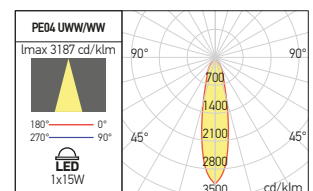

● ORDERED UPON REQUEST / DISPONIBIL DOAR LA COMANDĂ / DISPONIBILE SOLO SU ORDINAZIONE

PE03 CEILING

FINISHING AVAILABLE

MWH MBK SGD

PE04 CEILING

FINISHING AVAILABLE

MWH MBK SGD

Code	Finishing	LED type	Power	Input voltage	Output current /voltage driver	Driver	LED lux	System flux	CCT	CRI	Optics	Weight
PE03UWW MWH	MWH	COB CITIZEN	1x8W	220-240V AC	500 mA / 12-21V DC	Included	860 lm	491 lm	2700K	80	24°	0,28 kg
PE03UWW MBK	MBK	COB CITIZEN	1x8W	220-240V AC	500 mA / 12-21V DC	Included	860 lm	491 lm	2700K	80	24°	0,28 kg
● PE03UWW SGD	SGD	COB CITIZEN	1x8W	220-240V AC	500 mA / 12-21V DC	Included	860 lm	491 lm	2700K	80	24°	0,28 kg
PE03WW MWH	MWH	COB CITIZEN	1x8W	220-240V AC	500 mA / 12-21V DC	Included	890 lm	502 lm	3000K	80	24°	0,28 kg
PE03WW MBK	MBK	COB CITIZEN	1x8W	220-240V AC	500 mA / 12-21V DC	Included	890 lm	502 lm	3000K	80	24°	0,28 kg
PE03WW SGD	SGD	COB CITIZEN	1x8W	220-240V AC	500 mA / 12-21V DC	Included	890 lm	502 lm	3000K	80	24°	0,28 kg
PE04UWW MWH	MWH	COB CITIZEN	1x15W	220-240V AC	350 mA / 30-42V DC	Included	1640 lm	942 lm	2700K	80	24°	0,36 kg
PE04UWW MBK	MBK	COB CITIZEN	1x15W	220-240V AC	350 mA / 30-42V DC	Included	1640 lm	942 lm	2700K	80	24°	0,36 kg
● PE04UWW SGD	SGD	COB CITIZEN	1x15W	220-240V AC	350 mA / 30-42V DC	Included	1640 lm	942 lm	2700K	80	24°	0,36 kg
PE04WW MWH	MWH	COB CITIZEN	1x15W	220-240V AC	350 mA / 30-42V DC	Included	1690 lm	970 lm	3000K	80	24°	0,36 kg
PE04WW MBK	MBK	COB CITIZEN	1x15W	220-240V AC	350 mA / 30-42V DC	Included	1690 lm	970 lm	3000K	80	24°	0,36 kg
PE04WW SGD	SGD	COB CITIZEN	1x15W	220-240V AC	350 mA / 30-42V DC	Included	1690 lm	970 lm	3000K	80	24°	0,36 kg