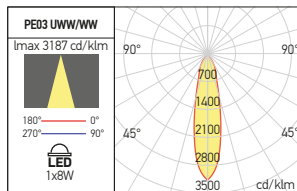

PE03 CEILING

FINISHING AVAILABLE

MWH MBK SGD