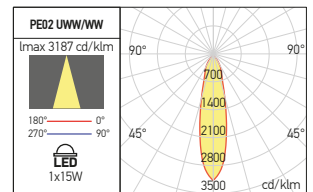

FINISHING AVAILABLE

MWH MBK SGD

Code	Finishing	LED type	Power	Input voltage	Output current /voltage driver	Driver	LED lux	System flux	CCT	CRI	Optics	Ø	Weight
PE01UWW MWH	MWH	COB CITIZEN	1x11W	220-240V AC	500 mA / 12-24V DC	Included	1170 lm	672 lm	2700K	80	24°	045 mm	0,24 kg
PE01UWW MBK	MBK	COB CITIZEN	1x11W	220-240V AC	500 mA / 12-24V DC	Included	1170 lm	672 lm	2700K	80	24°	045 mm	0,24 kg
● PE01UWW SGD	SGD	COB CITIZEN	1x11W	220-240V AC	500 mA / 12-24V DC	Included	1170 lm	672 lm	2700K	80	24°	045 mm	0,24 kg
PE01WW MWH	MWH	COB CITIZEN	1x11W	220-240V AC	500 mA / 12-24V DC	Included	1210 lm	691 lm	3000K	80	24°	045 mm	0,24 kg
PE01WW MBK	MBK	COB CITIZEN	1x11W	220-240V AC	500 mA / 12-24V DC	Included	1210 lm	691 lm	3000K	80	24°	045 mm	0,24 kg
PE01WW SGD	SGD	COB CITIZEN	1x11W	220-240V AC	500 mA / 12-24V DC	Included	1210 lm	691 lm	3000K	80	24°	045 mm	0,24 kg
PE02UWW MWH	MWH	COB CITIZEN	1x15W	220-240V AC	350 mA / 27-42V DC	Included	1640 lm	942 lm	2700K	80	24°	055 mm	0,30 kg
PE02UWW MBK	MBK	COB CITIZEN	1x15W	220-240V AC	350 mA / 27-42V DC	Included	1640 lm	942 lm	2700K	80	24°	055 mm	0,30 kg
● PE02UWW SGD	SGD	COB CITIZEN	1x15W	220-240V AC	350 mA / 27-42V DC	Included	1640 lm	942 lm	2700K	80	24°	055 mm	0,30 kg
PE02WW MWH	MWH	COB CITIZEN	1x15W	220-240V AC	350 mA / 27-42V DC	Included	1690 lm	970 lm	3000K	80	24°	055 mm	0,30 kg
PE02WW MBK	MBK	COB CITIZEN	1x15W	220-240V AC	350 mA / 27-42V DC	Included	1690 lm	970 lm	3000K	80	24°	055 mm	0,30 kg
PE02WW SGD	SGD	COB CITIZEN	1x15W	220-240V AC	350 mA / 27-42V DC	Included	1690 lm	970 lm	3000K	80	24°	055 mm	0,30 kg