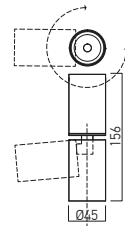

PE03 CEILING

FINISHING AVAILABLE

MWH MBK SGD