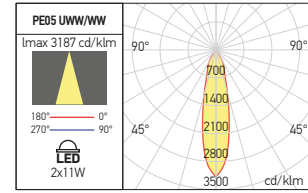

PE05 CEILING

FINISHING AVAILABLE

MWH MBK **SGD**

Code	Finishing	LED type	Power	Input voltage	Output current / voltage driver	Driver	LED flux	System flux	CCT	CRI	Optics	Weight
PE05UWW MWH	MWH	COB CITIZEN	2x11W	200-240V AC	500 mA / 27-42V DC	Included	2 x 1170 lm	2 x 672 lm	2700K	80	24°	1,05 kg
PE05UWW MBK	MBK	COB CITIZEN	2x11W	200-240V AC	500 mA / 27-42V DC	Included	2 x 1170 lm	2 x 672 lm	2700K	80	24°	1,05 kg
● PE05UWW SGD	SGD	COB CITIZEN	2x11W	200-240V AC	500 mA / 27-42V DC	Included	2 x 1170 lm	2 x 672 lm	2700K	80	24°	1,05 kg
PE05WW MWH	MWH	COB CITIZEN	2x11W	200-240V AC	500 mA / 27-42V DC	Included	2 x 1210 lm	2 x 691 lm	3000K	80	24°	1,05 kg
PE05WW MBK	MBK	COB CITIZEN	2x11W	200-240V AC	500 mA / 27-42V DC	Included	2 x 1210 lm	2 x 691 lm	3000K	80	24°	1,05 kg
PE05WW SGD	SGD	COB CITIZEN	2x11W	200-240V AC	500 mA / 27-42V DC	Included	2 x 1210 lm	2 x 691 lm	3000K	80	24°	1,05 kg

● ORDERED UPON REQUEST / DISPONIBIL DOAR LA COMANDĂ / DISPONIBILE SOLO SU ORDINAZIONE