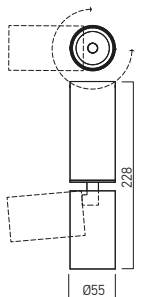

● ORDERED UPON REQUEST / DISPONIBIL DOAR LA COMANDĂ / DISPONIBILE SOLO SU ORDINAZIONE

PE03 CEILING

FINISHING AVAILABLE

MWH MBK SGD

PE04 CEILING

FINISHING AVAILABLE

MWH MBK SGD

Code	Finishing	LED type	Power	Input voltage	Output current /voltage driver	Driver	LED lux	System flux	CCT	CRI	Optics	Weight
PE03UWW MWH	MWH	COB CITIZEN	1x8W	220-240V AC	500 mA / 12-21V DC	Included	860 lm	491 lm	2700K	80	24°	0,28 kg
PE03UWW MBK	MBK	COB CITIZEN	1x8W	220-240V AC	500 mA / 12-21V DC	Included	860 lm	491 lm	2700K	80	24°	0,28 kg
● PE03UWW SGD	SGD	COB CITIZEN	1x8W	220-240V AC	500 mA / 12-21V DC	Included	860 lm	491 lm	2700K	80	24°	0,28 kg
PE03WW MWH	MWH	COB CITIZEN	1x8W	220-240V AC	500 mA / 12-21V DC	Included	890 lm	502 lm	3000K	80	24°	0,28 kg
PE03WW MBK	MBK	COB CITIZEN	1x8W	220-240V AC	500 mA / 12-21V DC	Included	890 lm	502 lm	3000K	80	24°	0,28 kg
PE03WW SGD	SGD	COB CITIZEN	1x8W	220-240V AC	500 mA / 12-21V DC	Included	890 lm	502 lm	3000K	80	24°	0,28 kg
PE04UWW MWH	MWH	COB CITIZEN	1x15W	220-240V AC	350 mA / 30-42V DC	Included	1640 lm	942 lm	2700K	80	24°	0,36 kg
PE04UWW MBK	MBK	COB CITIZEN	1x15W	220-240V AC	350 mA / 30-42V DC	Included	1640 lm	942 lm	2700K	80	24°	0,36 kg
● PE04UWW SGD	SGD	COB CITIZEN	1x15W	220-240V AC	350 mA / 30-42V DC	Included	1640 lm	942 lm	2700K	80	24°	0,36 kg
PE04WW MWH	MWH	COB CITIZEN	1x15W	220-240V AC	350 mA / 30-42V DC	Included	1690 lm	970 lm	3000K	80	24°	0,36 kg
PE04WW MBK	MBK	COB CITIZEN	1x15W	220-240V AC	350 mA / 30-42V DC	Included	1690 lm	970 lm	3000K	80	24°	0,36 kg
PE04WW SGD	SGD	COB CITIZEN	1x15W	220-240V AC	350 mA / 30-42V DC	Included	1690 lm	970 lm	3000K	80	24°	0,36 kg