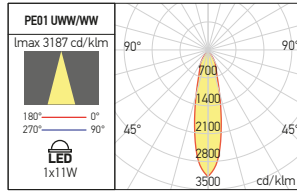

PE02 RECESSED

FINISHING AVAILABLE

MWH MBK SGD