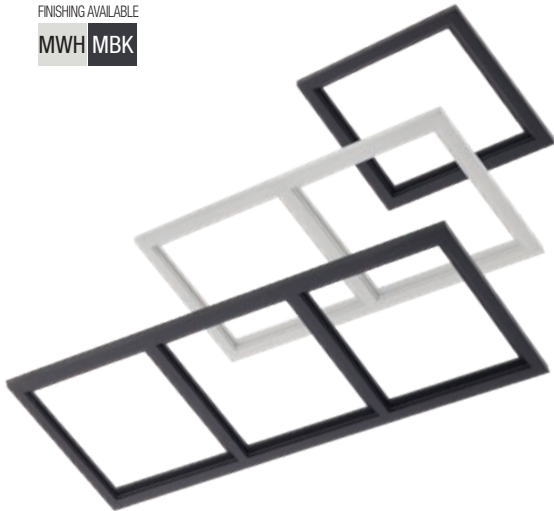

XDOMINO

FRAMES DM01

FINISHING AVAILABLE

MWH MBK