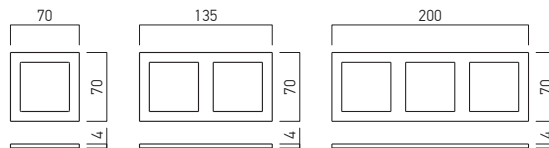

FRAMES DM02

FINISHING AVAILABLE

MWH MBK

Code	Finishing	
DMS1 MWH	MWH	White frame for 1 LED module DM02 model
DMS2 MWH	MWH	White frame for 2 LED module DM02 model
DMS3 MWH	MWH	White frame for 3 LED module DM02 model
DMS1 BK	MBK	Black frame for 1 LED module DM02 model
DMS2 BK	MBK	Black frame for 2 LED module DM02 model
DMS3 BK	MBK	Black frame for 3 LED module DM02 model