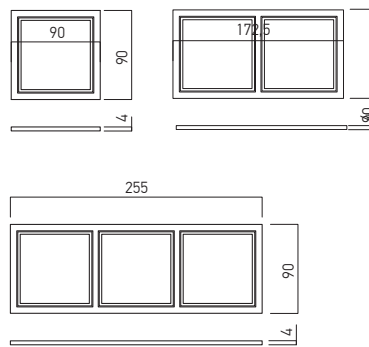

## FRAMES DM01

FINISHING AVAILABLE

MWH MBK

Code	Finishing	
DMM1 MWH	MWH	White frame for 1 LED module DM01 model
DMM2 MWH	MWH	White frame for 2 LED module DM01 model
DMM3 MWH	MWH	White frame for 3 LED module DM01 model
DMM1 BK	MBK	Black frame for 1 LED module DM01 model
DMM2 BK	MBK	Black frame for 2 LED module DM01 model
DMM3 BK	MBK	Black frame for 3 LED module DM01 model