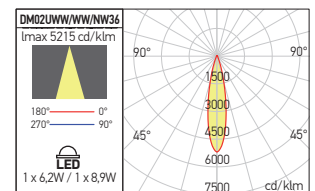

RECOMMENDED CC DRIVERS 350 mA

RECOMMENDED CC DRIVERS 500 mA