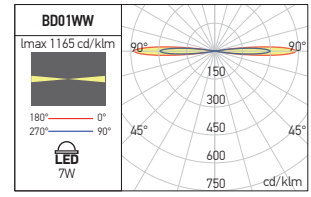

BD01

FINISHING AVAILABLE

Code	Finishing	LED type	Power	Input voltage	Driver	LED flux	System flux	CCT	CRI	Optics	Weight
BD01WW MWH	MWH	POWER LED CREE	7W	220-240V AC	Included	429 lm	286 lm	3000K	80	360°	0,92 kg
BD01WW MBK	MBK	POWER LED CREE	7W	220-240V AC	Included	429 lm	286 lm	3000K	80	360°	0,92 kg