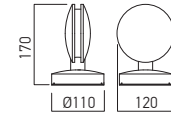

BD01

FINISHING AVAILABLE

Code	Finishing	LED type	Power	Input voltage	Driver	LED flux	System flux	CCT	CRI	Optics	Weight
BD01WW MWH	MWH	POWER LED CREE	7W	220-240V AC	Included	429 lm	286 lm	3000K	80	360°	0,92 kg
BD01WW MBK	MBK	POWER LED CREE	7W	220-240V AC	Included	429 lm	286 lm	3000K	80	360°	0,92 kg