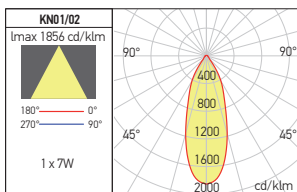

RECOMMENDED BULBS AND LED MODULES