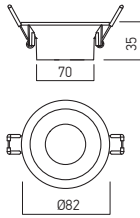

KN01

FINISHING AVAILABLE

MWH MBK