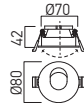

P003 ADJUSTABLE WALL WASHER SPOTS

FINISHING AVAILABLE

Code	Finishing	Bulb type	Socket	Power	Input voltage	Φ	Weight
P003 MWH/MWH	MWH/MWH	PAR16	GU10	1x50W max.	230V AC	Ø72 mm	0,05 kg
P003 MWH/MBK	MWH/MBK	PAR16	GU10	1x50W max.	230V AC	Ø72 mm	0,05 kg
P003 MWH/SGD	MWH/SGD	PAR16	GU10	1x50W max.	230V AC	Ø72 mm	0,05 kg

P006 TRIMLESS SPOTS

FINISHING AVAILABLE

Code	Finishing	Bulb type	Socket	Power	Input voltage	Φ	Weight
P006 MWH/MWH	MWH/MWH	PAR16	GU10	1x50W max.	230V AC	Ø90 mm	0,12 kg
P006 MWH/MBK	MWH/MBK	PAR16	GU10	1x50W max.	230V AC	Ø90 mm	0,12 kg
P006 MWH/SGD	MWH/SGD	PAR16	GU10	1x50W max.	230V AC	Ø90 mm	0,12 kg