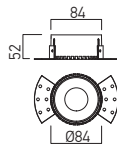

P003 ADJUSTABLE WALL WASHER SPOTS

FINISHING AVAILABLE

Code	Finishing	Bulb type	Socket	Power	Input voltage	Φ	Weight
P003 MWH/MWH	MWH/MWH	PAR16	GU10	1x50W max.	230V AC	Ø72 mm	0,05 kg
P003 MWH/MBK	MWH/MBK	PAR16	GU10	1x50W max.	230V AC	Ø72 mm	0,05 kg
P003 MWH/SGD	MWH/SGD	PAR16	GU10	1x50W max.	230V AC	Ø72 mm	0,05 kg

P006 TRIMLESS SPOTS

FINISHING AVAILABLE

Code	Finishing	Bulb type	Socket	Power	Input voltage	Φ	Weight
P006 MWH/MWH	MWH/MWH	PAR16	GU10	1x50W max.	230V AC	Ø90 mm	0,12 kg
P006 MWH/MBK	MWH/MBK	PAR16	GU10	1x50W max.	230V AC	Ø90 mm	0,12 kg
P006 MWH/SGD	MWH/SGD	PAR16	GU10	1x50W max.	230V AC	Ø90 mm	0,12 kg