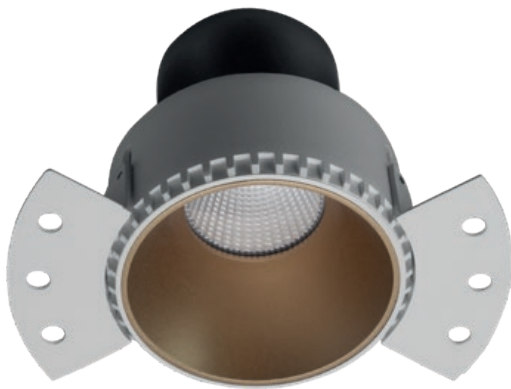

P003 ADJUSTABLE WALL WASHER SPOTS

FINISHING AVAILABLE

Code	Finishing	Bulb type	Socket	Power	Input voltage	Φ	Weight
P003 MWH/MWH	MWH/MWH	PAR16	GU10	1x50W max.	230V AC	Ø72 mm	0,05 kg
P003 MWH/MBK	MWH/MBK	PAR16	GU10	1x50W max.	230V AC	Ø72 mm	0,05 kg
P003 MWH/SGD	MWH/SGD	PAR16	GU10	1x50W max.	230V AC	Ø72 mm	0,05 kg

P006 TRIMLESS SPOTS

FINISHING AVAILABLE

Code	Finishing	Bulb type	Socket	Power	Input voltage	Φ	Weight
P006 MWH/MWH	MWH/MWH	PAR16	GU10	1x50W max.	230V AC	Ø90 mm	0,12 kg
P006 MWH/MBK	MWH/MBK	PAR16	GU10	1x50W max.	230V AC	Ø90 mm	0,12 kg
P006 MWH/SGD	MWH/SGD	PAR16	GU10	1x50W max.	230V AC	Ø90 mm	0,12 kg