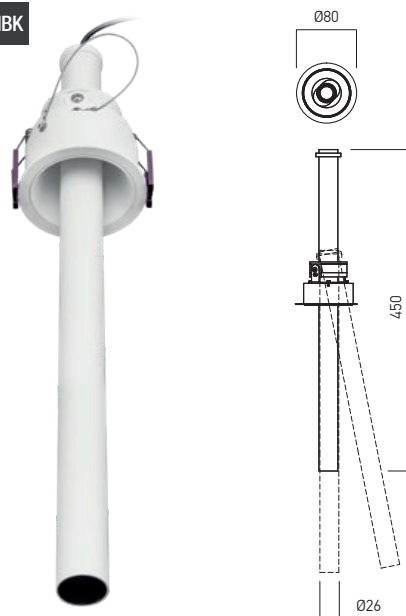

• ORDERED UPON REQUEST / DISPONIBIL DOAR LA COMANDĂ / DISPONIBILE SOLO SU ORDINAZIONE

VT03 RECESSED

FINISHING AVAILABLE

MWH MBK

VT04 RECESSED

FINISHING AVAILABLE

MWH MBK

Code	Finishing	LED type	Power	Input voltage	Output current / Voltage driver	Driver	LED flux	System flux	CCT	CRI	Optics	Ø	Weight
VT03UWW MWH	MWH	POWER LED CREE	7W	220-240V AC	500 mA / 8-16V DC	Included	700 lm	518 lm	2700K	90	30°	Ø75mm	0,55 kg
VT03WW MWH	MWH	POWER LED CREE	7W	220-240V AC	500 mA / 8-16V DC	Included	720 lm	529 lm	3000K	90	30°	Ø75mm	0,55 kg
VT03UWW MBK	MBK	POWER LED CREE	7W	220-240V AC	500 mA / 8-16V DC	Included	700 lm	518 lm	2700K	90	30°	Ø75mm	0,55 kg
VT03WW MBK	MBK	POWER LED CREE	7W	220-240V AC	500 mA / 8-16V DC	Included	720 lm	529 lm	3000K	90	30°	Ø75mm	0,55 kg
VT04UWW MWH	MWH	POWER LED CREE	7W	220-240V AC	500 mA / 8-16V DC	Included	700 lm	518 lm	2700K	90	30°	Ø75mm	0,62 kg
VT04WW MWH	MWH	POWER LED CREE	7W	220-240V AC	500 mA / 8-16V DC	Included	720 lm	529 lm	3000K	90	30°	Ø75mm	0,62 kg
VT04UWW MBK	MBK	POWER LED CREE	7W	220-240V AC	500 mA / 8-16V DC	Included	700 lm	518 lm	2700K	90	30°	Ø75mm	0,62 kg
VT04WW MBK	MBK	POWER LED CREE	7W	220-240V AC	500 mA / 8-16V DC	Included	720 lm	529 lm	3000K	90	30°	Ø75mm	0,62 kg