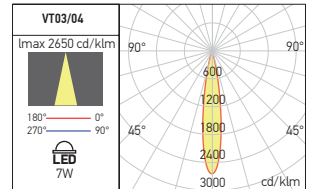

• ORDERED UPON REQUEST / DISPONIBIL DOAR LA COMANDĂ / DISPONIBILE SOLO SU ORDINAZIONE

VT03 RECESSED

FINISHING AVAILABLE

MWH MBK

VT04 RECESSED

FINISHING AVAILABLE

MWH MBK

Code	Finishing	LED type	Power	Input voltage	Output current / Voltage driver	Driver	LED flux	System flux	CCT	CRI	Optics	Ø	Weight
VT03UWW MWH	MWH	POWER LED CREE	7W	220-240V AC	500 mA / 8-16V DC	Included	700 lm	518 lm	2700K	90	30°	Ø75mm	0,55 kg
VT03WW MWH	MWH	POWER LED CREE	7W	220-240V AC	500 mA / 8-16V DC	Included	720 lm	529 lm	3000K	90	30°	Ø75mm	0,55 kg
VT03UWW MBK	MBK	POWER LED CREE	7W	220-240V AC	500 mA / 8-16V DC	Included	700 lm	518 lm	2700K	90	30°	Ø75mm	0,55 kg
VT03WW MBK	MBK	POWER LED CREE	7W	220-240V AC	500 mA / 8-16V DC	Included	720 lm	529 lm	3000K	90	30°	Ø75mm	0,55 kg
VT04UWW MWH	MWH	POWER LED CREE	7W	220-240V AC	500 mA / 8-16V DC	Included	700 lm	518 lm	2700K	90	30°	Ø75mm	0,62 kg
VT04WW MWH	MWH	POWER LED CREE	7W	220-240V AC	500 mA / 8-16V DC	Included	720 lm	529 lm	3000K	90	30°	Ø75mm	0,62 kg
VT04UWW MBK	MBK	POWER LED CREE	7W	220-240V AC	500 mA / 8-16V DC	Included	700 lm	518 lm	2700K	90	30°	Ø75mm	0,62 kg
VT04WW MBK	MBK	POWER LED CREE	7W	220-240V AC	500 mA / 8-16V DC	Included	720 lm	529 lm	3000K	90	30°	Ø75mm	0,62 kg