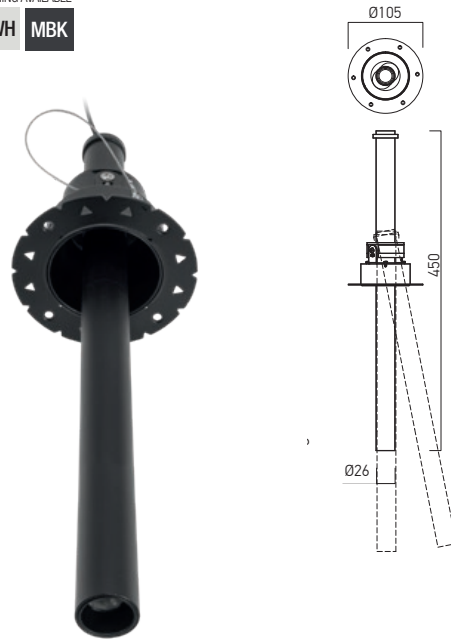

VT01 RECESSED TRIMLESS

FINISHING AVAILABLE

MWH MBK

VT02 RECESSED TRIMLESS

FINISHING AVAILABLE

MWH MBK

Code	Finishing	LED type	Power	Input voltage	Output current / Voltage driver	Driver	LED flux	System flux	CCT	CRI	Optics	Ø	Weight
• VT01UWW MWH	MWH	POWER LED CREE	9W	220-240V AC	700 mA / 6-12V DC	Included	760 lm	662 lm	2700K	90	18°	Ø75mm	0,57 kg
VT01WW MWH	MWH	POWER LED CREE	9W	220-240V AC	700 mA / 6-12V DC	Included	790 lm	679 lm	3000K	90	18°	Ø75mm	0,57 kg
• VT01UWW MBK	MBK	POWER LED CREE	9W	220-240V AC	700 mA / 6-12V DC	Included	760 lm	662 lm	2700K	90	18°	Ø75mm	0,57 kg
VT01WW MBK	MBK	POWER LED CREE	9W	220-240V AC	700 mA / 6-12V DC	Included	790 lm	679 lm	3000K	90	18°	Ø75mm	0,57 kg
• VT02UWW MWH	MWH	POWER LED CREE	9W	220-240V AC	700 mA / 6-12V DC	Included	760 lm	662 lm	2700K	90	18°	Ø75mm	0,64 kg
VT02WW MWH	MWH	POWER LED CREE	9W	220-240V AC	700 mA / 6-12V DC	Included	790 lm	679 lm	3000K	90	18°	Ø75mm	0,64 kg
• VT02UWW MBK	MBK	POWER LED CREE	9W	220-240V AC	700 mA / 6-12V DC	Included	760 lm	662 lm	2700K	90	18°	Ø75mm	0,64 kg
VT02WW MBK	MBK	POWER LED CREE	9W	220-240V AC	700 mA / 6-12V DC	Included	790 lm	679 lm	3000K	90	18°	Ø75mm	0,64 kg