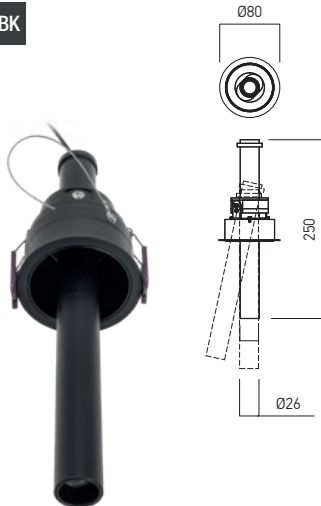

VT03 RECESSED

FINISHING AVAILABLE

MWH MBK