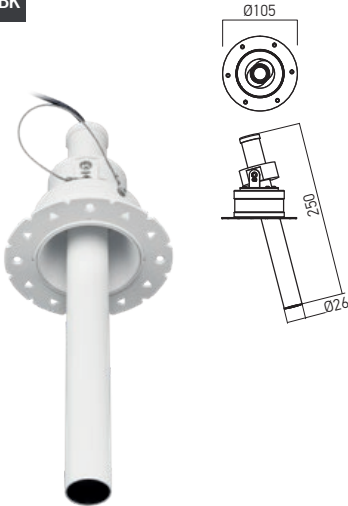

VT01 RECESSED TRIMLESS

FINISHING AVAILABLE

MWH MBK

VT02 RECESSED TRIMLESS

FINISHING AVAILABLE

MWH MBK

Code	Finishing	LED type	Power	Input voltage	Output current / Voltage driver	Driver	LED flux	System flux	CCT	CRI	Optics	Ø	Weight
• VT01UWW MWH	MWH	POWER LED CREE	9W	220-240V AC	700 mA / 6-12V DC	Included	760 lm	662 lm	2700K	90	18°	Ø75mm	0,57 kg
VT01WW MWH	MWH	POWER LED CREE	9W	220-240V AC	700 mA / 6-12V DC	Included	790 lm	679 lm	3000K	90	18°	Ø75mm	0,57 kg
• VT01UWW MBK	MBK	POWER LED CREE	9W	220-240V AC	700 mA / 6-12V DC	Included	760 lm	662 lm	2700K	90	18°	Ø75mm	0,57 kg
VT01WW MBK	MBK	POWER LED CREE	9W	220-240V AC	700 mA / 6-12V DC	Included	790 lm	679 lm	3000K	90	18°	Ø75mm	0,57 kg
• VT02UWW MWH	MWH	POWER LED CREE	9W	220-240V AC	700 mA / 6-12V DC	Included	760 lm	662 lm	2700K	90	18°	Ø75mm	0,64 kg
VT02WW MWH	MWH	POWER LED CREE	9W	220-240V AC	700 mA / 6-12V DC	Included	790 lm	679 lm	3000K	90	18°	Ø75mm	0,64 kg
• VT02UWW MBK	MBK	POWER LED CREE	9W	220-240V AC	700 mA / 6-12V DC	Included	760 lm	662 lm	2700K	90	18°	Ø75mm	0,64 kg
VT02WW MBK	MBK	POWER LED CREE	9W	220-240V AC	700 mA / 6-12V DC	Included	790 lm	679 lm	3000K	90	18°	Ø75mm	0,64 kg