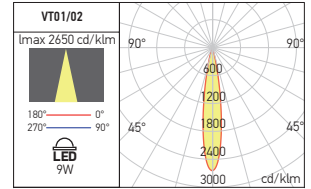

VT01 RECESSED TRIMLESS

FINISHING AVAILABLE

MWH MBK

VT02 RECESSED TRIMLESS

FINISHING AVAILABLE

MWH MBK

Code	Finishing	LED type	Power	Input voltage	Output current / Voltage driver	Driver	LED flux	System flux	CCT	CRI	Optics	Ø	Weight
• VT01UWW MWH	MWH	POWER LED CREE	9W	220-240V AC	700 mA / 6-12V DC	Included	760 lm	662 lm	2700K	90	18°	Ø75mm	0,57 kg
VT01WW MWH	MWH	POWER LED CREE	9W	220-240V AC	700 mA / 6-12V DC	Included	790 lm	679 lm	3000K	90	18°	Ø75mm	0,57 kg
• VT01UWW MBK	MBK	POWER LED CREE	9W	220-240V AC	700 mA / 6-12V DC	Included	760 lm	662 lm	2700K	90	18°	Ø75mm	0,57 kg
VT01WW MBK	MBK	POWER LED CREE	9W	220-240V AC	700 mA / 6-12V DC	Included	790 lm	679 lm	3000K	90	18°	Ø75mm	0,57 kg
• VT02UWW MWH	MWH	POWER LED CREE	9W	220-240V AC	700 mA / 6-12V DC	Included	760 lm	662 lm	2700K	90	18°	Ø75mm	0,64 kg
VT02WW MWH	MWH	POWER LED CREE	9W	220-240V AC	700 mA / 6-12V DC	Included	790 lm	679 lm	3000K	90	18°	Ø75mm	0,64 kg
• VT02UWW MBK	MBK	POWER LED CREE	9W	220-240V AC	700 mA / 6-12V DC	Included	760 lm	662 lm	2700K	90	18°	Ø75mm	0,64 kg
VT02WW MBK	MBK	POWER LED CREE	9W	220-240V AC	700 mA / 6-12V DC	Included	790 lm	679 lm	3000K	90	18°	Ø75mm	0,64 kg